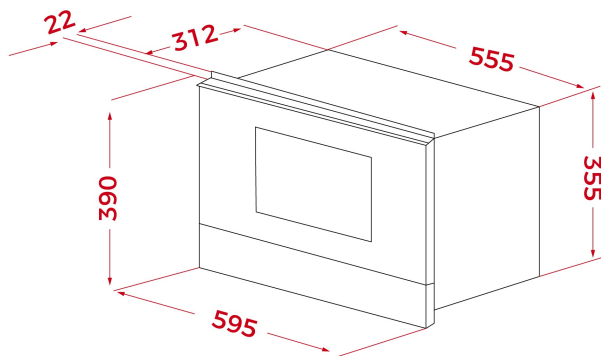

22 L

**FEATURES**

Infinity G1 special edition
Designed in Italy by Italdesign Giugiaro
Built-in Microwave + Grill
Exclusive matte black finishing
Ceramic base with uniform heating
3 cooking functions
5 power levels, 850 W
Grill power: 1200 W
Defrost by time and weight
Touch control display with knobs and minute minder
Double glazed door with left opening
Electronic door opening
Automatic disconnection when open door
Incandescent inner light
Dropdown grill
Quick start
Capacity (gross/net): 22 /21.56 litres
Stainless steel cavity
Crunch plate included

DIMENSIONS**Product height (mm):** 390**Product width (mm):** 595**Product depth (mm):** 334**Product length (mm):** 555**Net weight (Kg):** 23,2**TECH SPECS**

MWO Power (W): 850

Frequency (Hz): 60

Maximum Nominal Power (W): 2500