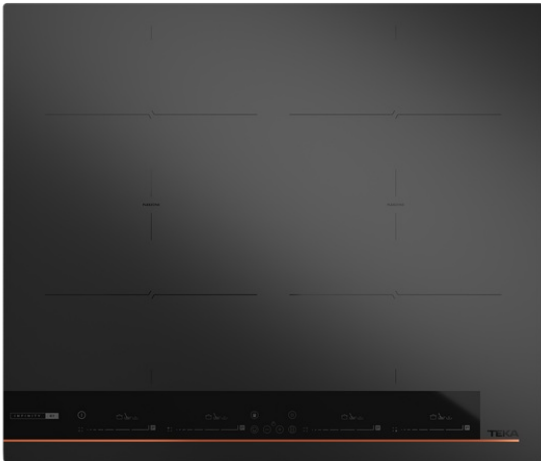

TEKA**MAESTRO IBF 64 Infinity G1**

Infinity G1 induction hob. Special edition by Italdesign Giugiaro

MultiSlider

Autolock

Power

Power Plus

Easy
installation

Flex

**REFERENCE**

REF: 112510038

EAN: 8434778022827

FEATURES

Infinity G1 special edition

Designed in Italy by Italdesign Giugiaro

Flex induction hob

Exclusive matte black finishing

Direct functions: Simmering, melting and keep warm

Touch Control MultiSlider

4 cooking zones

4 Flex zones Ø 235 X 188,5 mm

Ceramic glass surface

Auto-lock safety disconnection

Cooking timer

Power Plus