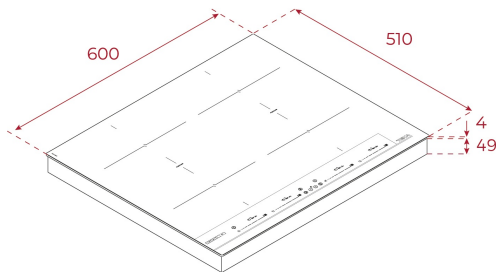

REFERENCE

REF: 112510038

EAN: 8434778022827

FEATURES

Infinity G1 special edition

Designed in Italy by Italdesign Giugiaro

Flex induction hob

Exclusive matte black finishing

Direct functions: Simmering, melting and keep warm

Touch Control MultiSlider

4 cooking zones

4 Flex zones Ø 235 X 188,5 mm

Ceramic glass surface

Auto-lock safety disconnection

Cooking timer

Power Plus

Child lock

Residual heat indicator

Power management

Easy installation kit

Maximum nominal power 7200 W

DIMENSIONS

Product height (mm): 53

Product width (mm): 600

Product depth (mm): 510

Product length (mm):

Net weight (Kg): 10,66

TECH SPECS

Power rate (V): 220-240

Frequency (Hz): 50/60

Maximum Nominal Power (W): -

COLOURS

112510038

Black Matt