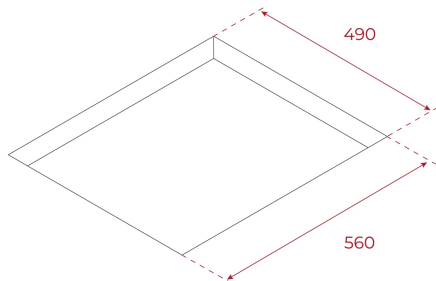

REFERENCE

REF: 112510038

EAN: 8434778022827

FEATURES

Infinity G1 special edition

Designed in Italy by Italdesign Giugiaro

Flex induction hob

Exclusive matte black finishing

Direct functions: Simmering, melting and keep warm

Touch Control MultiSlider

4 cooking zones

4 Flex zones Ø 235 X 188,5 mm

Ceramic glass surface

Auto-lock safety disconnection

Cooking timer

Power Plus

Child lock

Residual heat indicator

Power management

Easy installation kit

Maximum nominal power 7200 W

DIMENSIONS

Product height (mm): 53

Product width (mm): 600

Product depth (mm): 510

Product length (mm):

Net weight (Kg): 10,66

TECH SPECS

Power rate (V): 220-240

Frequency (Hz): 50/60

Maximum Nominal Power (W): -

COLOURS

112510038

Black Matt