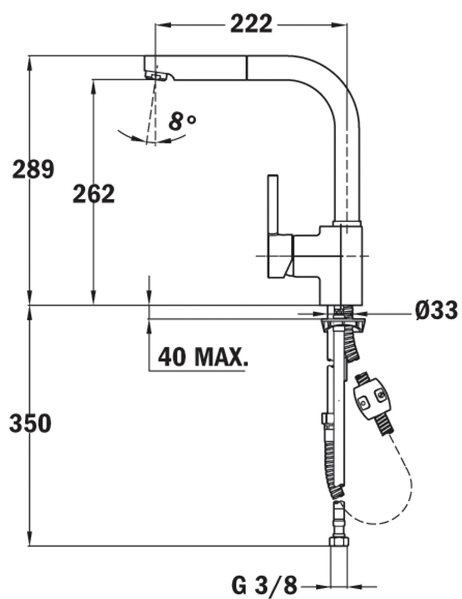

REFERENCE

REF: 239381200

EAN: 8421152086995

FEATURES

High spout pull-out kitchen tap
 Swivel spout
 Anti-scale aerator
 Pull-out 1 function: normal
 Extra resistant flexible hose
 Cartridge with ceramic discs of high resistance
 Highly precise temperature control
 Greater handling sensitivity with smoother movements
 3/8" flexible inlet pipes

DIMENSIONS

Product height (mm): 289

Product width (mm):

Product depth (mm):

Product length (mm):

Net weight (Kg): 2,7

Anti-Scale
Aerator

Pull Out
Shower

Resistance

Swivel_Spout

COLOURS

239381200

Chrome