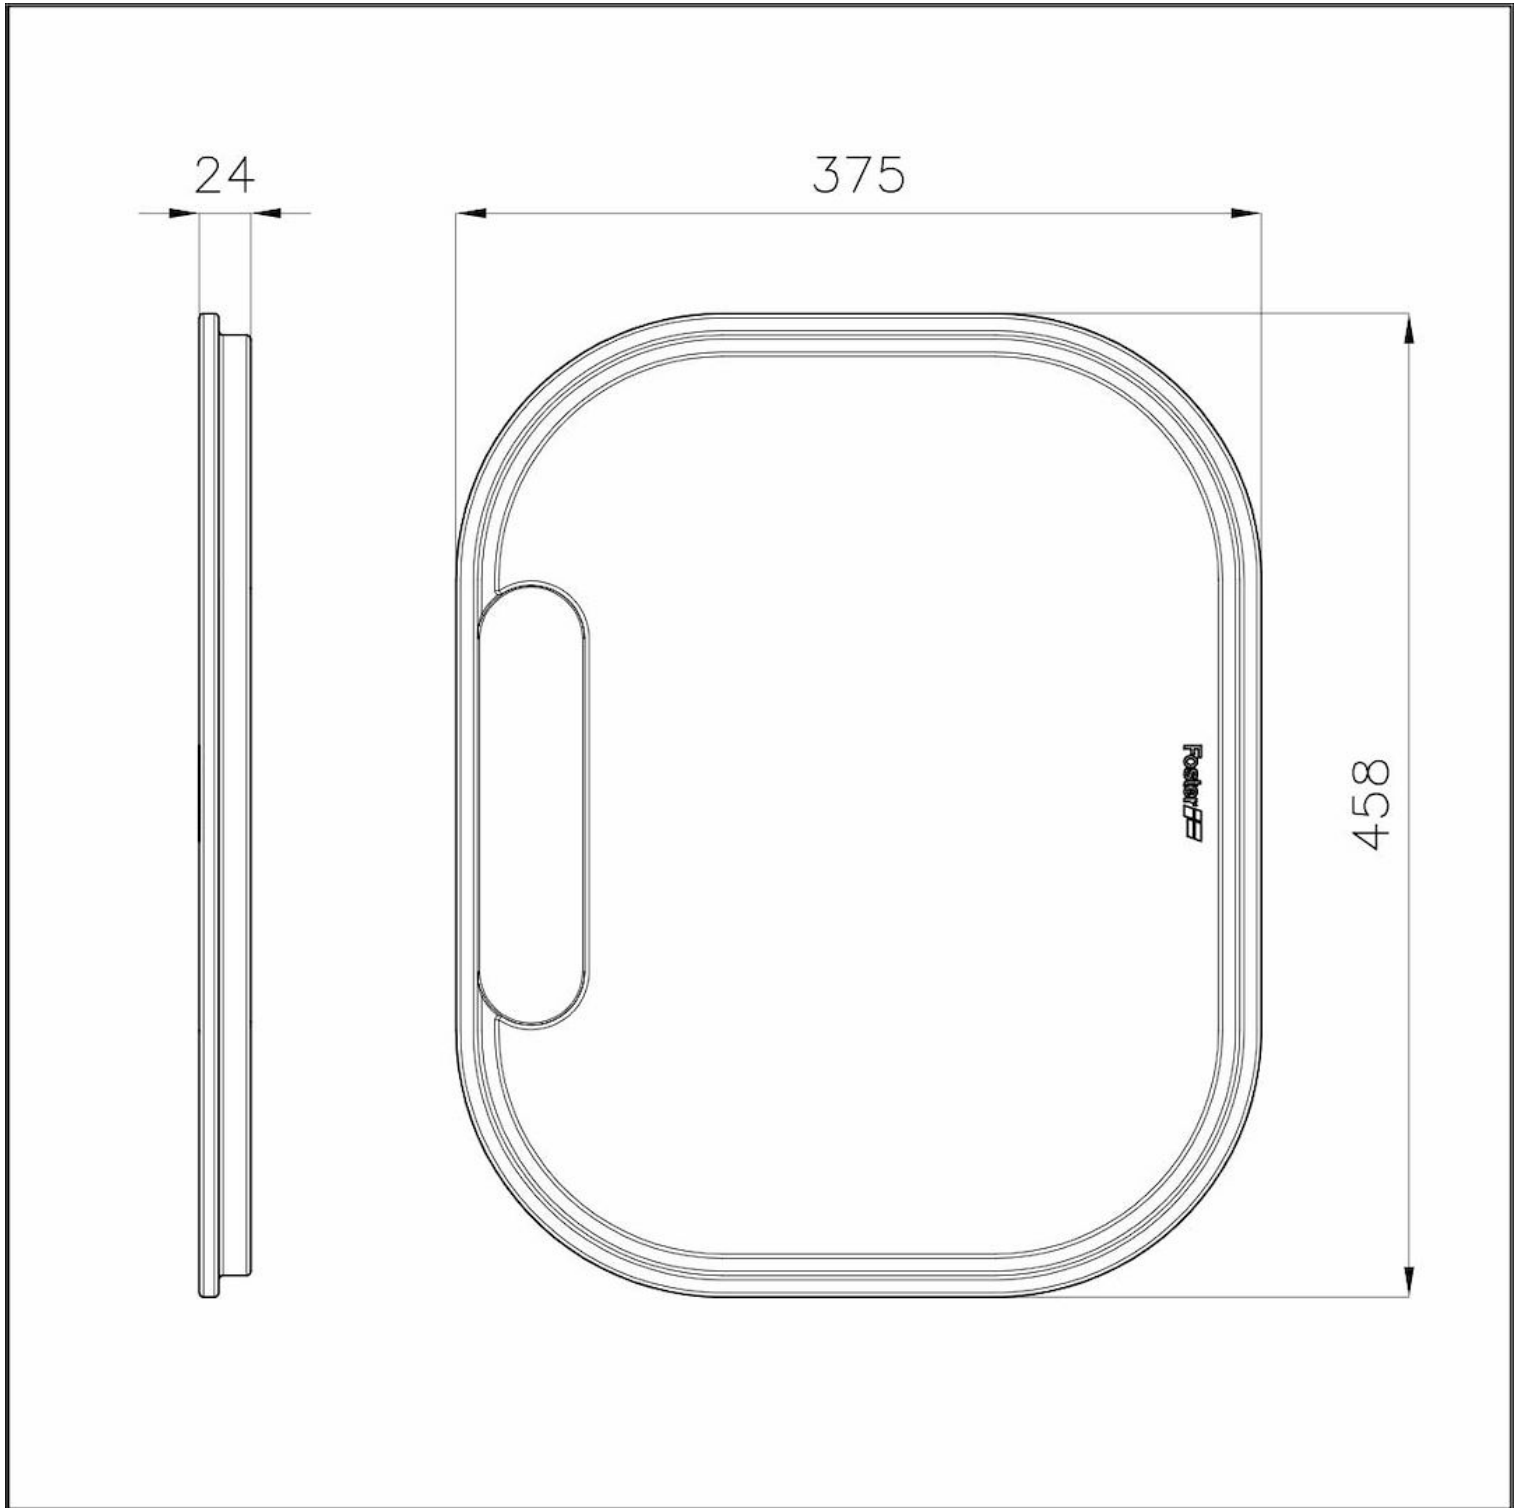

Iroko-wood chopping board

Accessories e Complements

Code: 8659 112

DETAILS

Material Iroko Wood

Sink accessories Wooden cutting boards

Dimensions 37,5x45,8 cm

TECHNICAL DATA