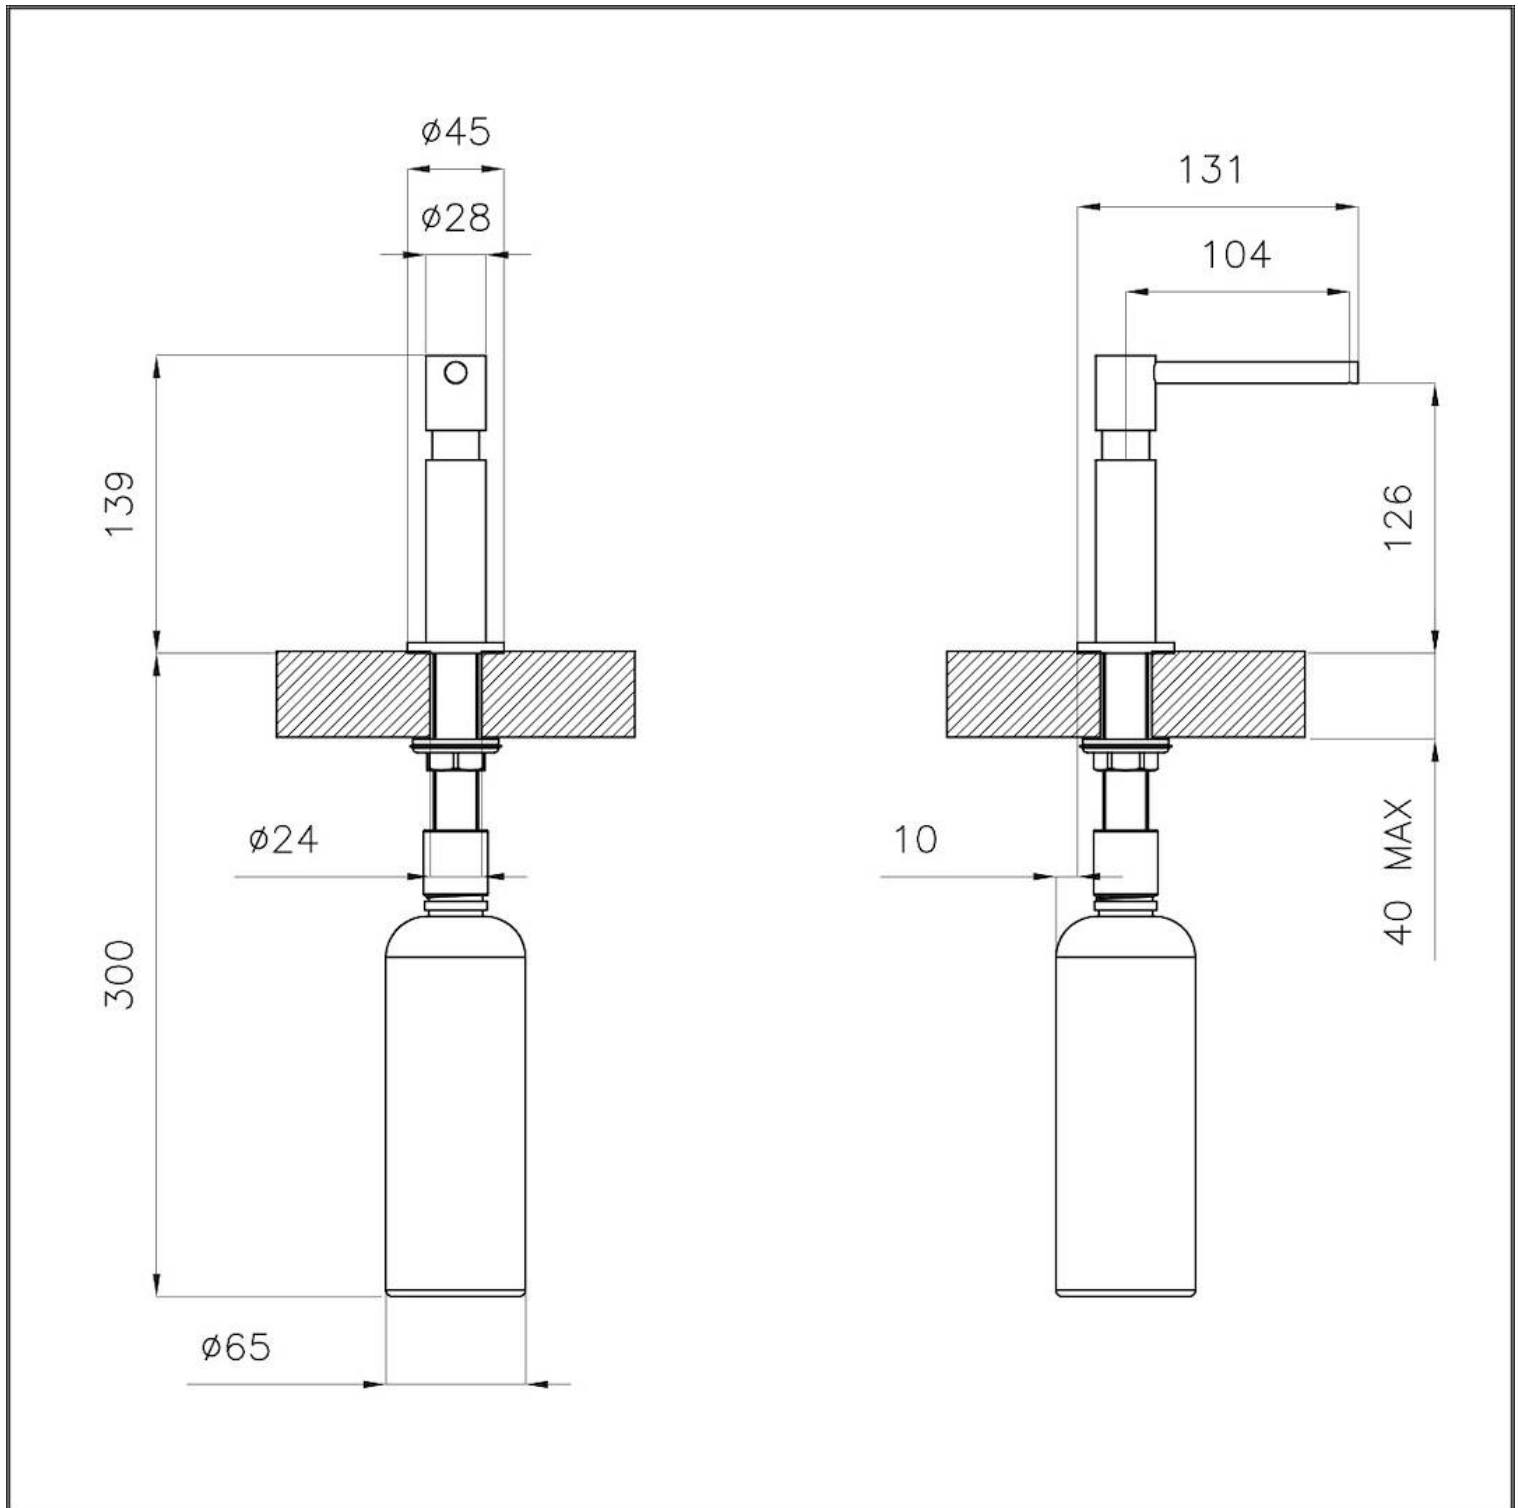

Dispenser Evo Gun Metal

Accessories e Complements

Code: 8520 856

Built-in liquid soap/detergent dispenser

DETAILS

Coloring Gun Metal

Finish PVD

Texture Chromed

Sink accessories Dispenser

Built-in hole Ø 35mm

TECHNICAL DATA

GALLERY

RECOMMENDED PAIRINGS

Mixer Tap Omega Gun Metal

Mixer Tap Omega Plus Gun Metal