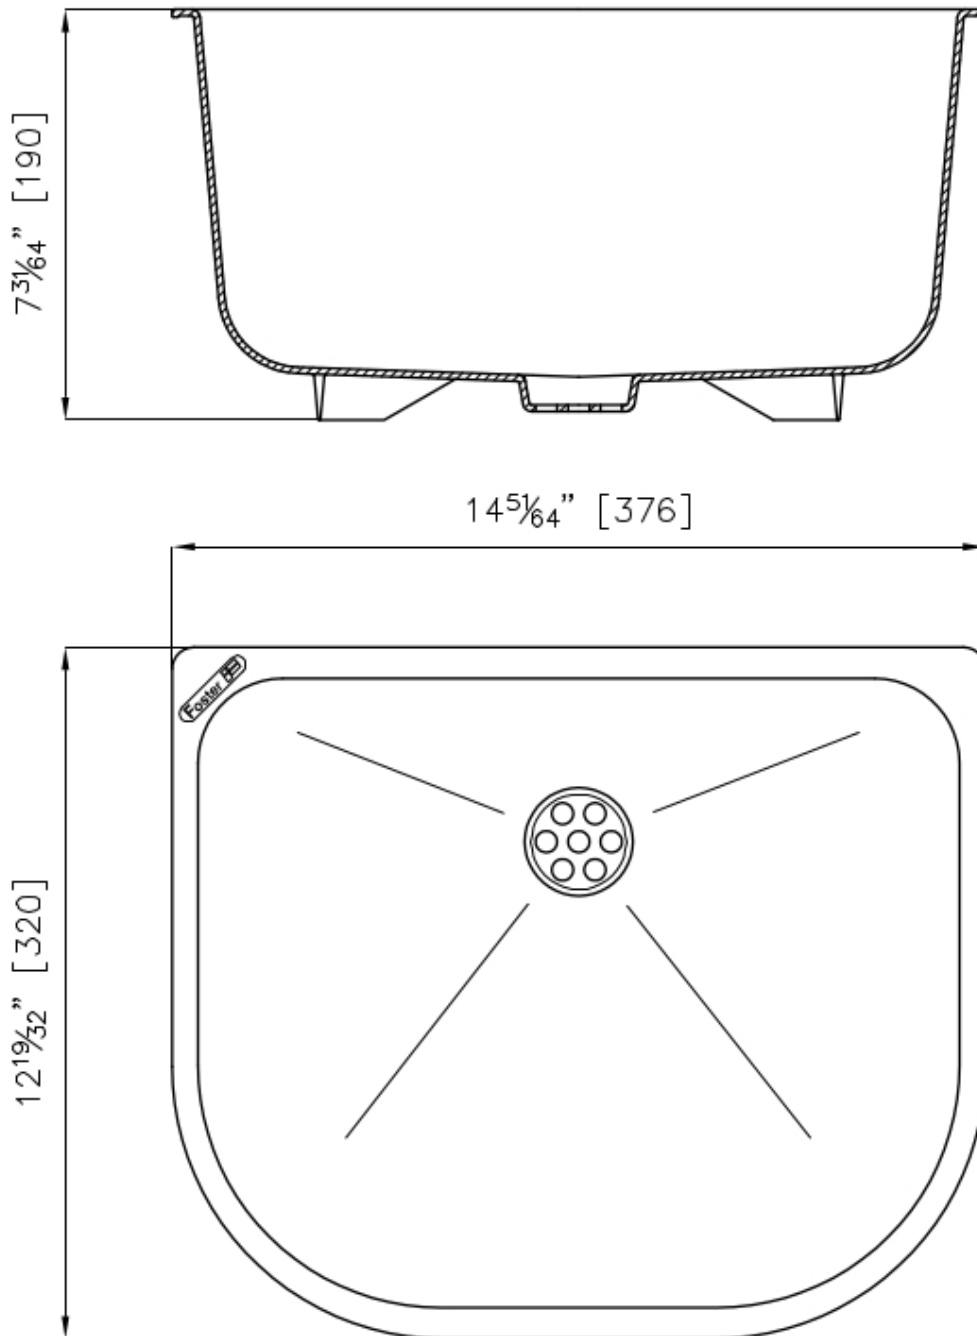

Vaschetta bianca

Accessories e Complements

Code: 8152 100

DETAILS

Product notes

WARNING:

On several models of sinks it's only usable in combination with the accessory 8100 112

Sink accessories

Trays and baskets for tanks

Dimensions

37,6x32 cm

TECHNICAL DATA

GALLERY