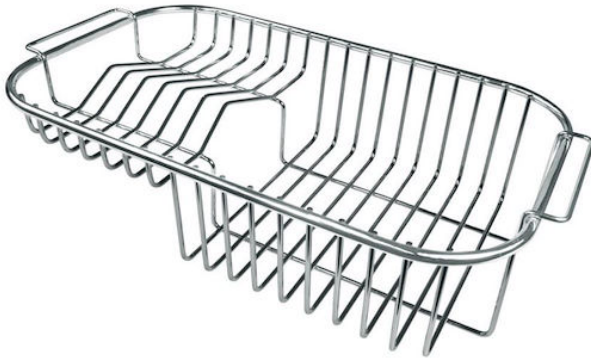

Stainless steel plate rack

Accessories e Complements

Code: 8100 301

DETAILS

Sink accessories

Plate rack

Dimensions

25x43