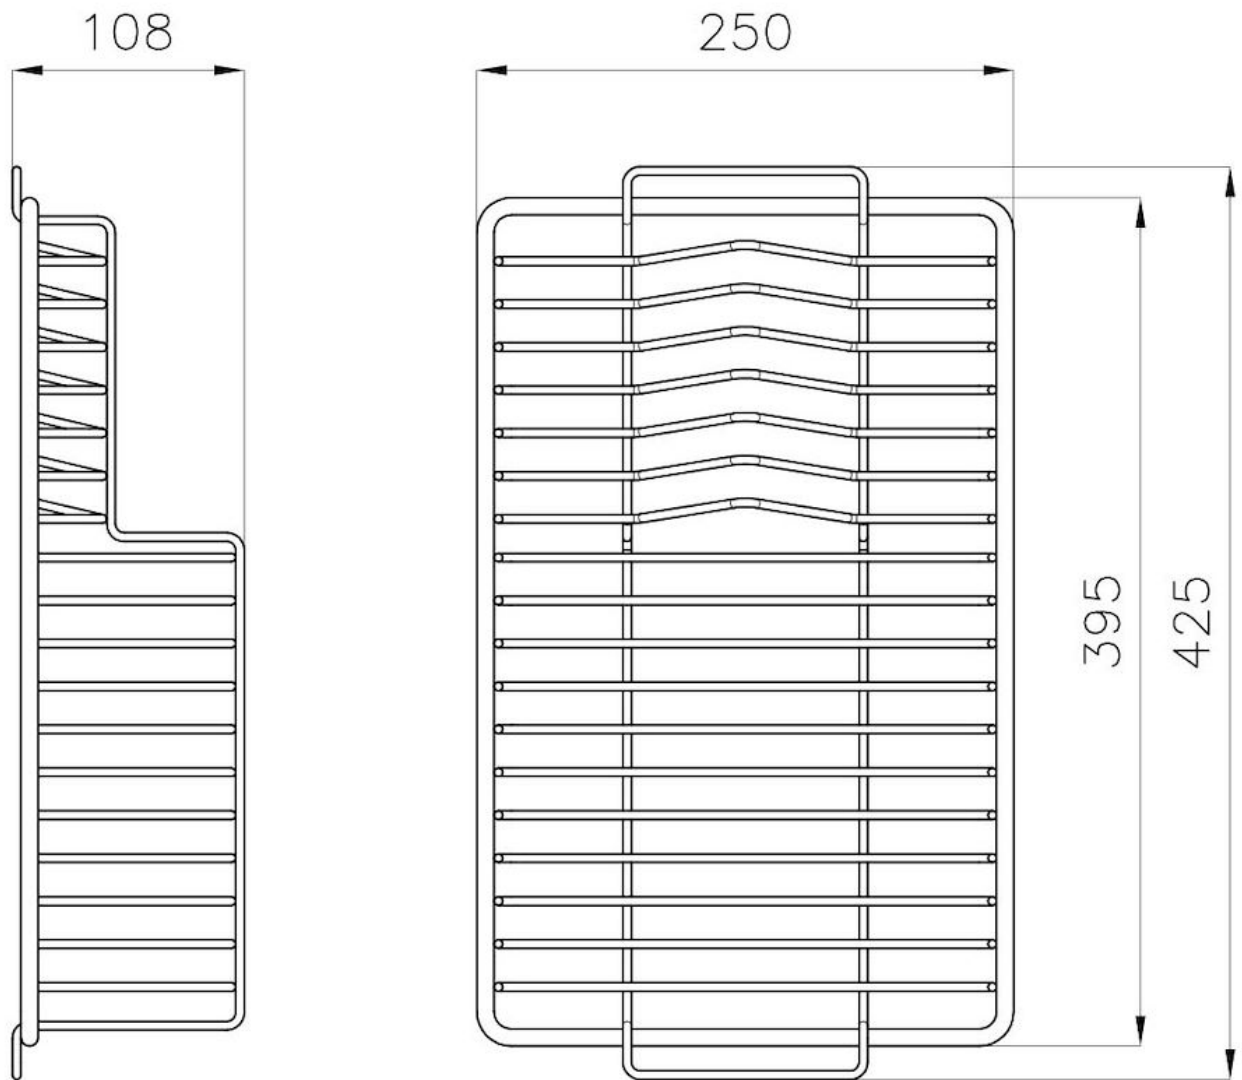

### DETAILS

Sink accessories

Plate rack

Dimensions

25x42,5 cm

## TECHNICAL DATA