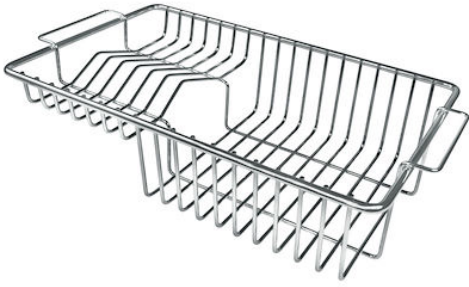

## Stainless steel plate rack

Accessories e Complements

Code: 8100 201

### DETAILS

Sink accessories

Plate rack

Dimensions

25x42,5 cm