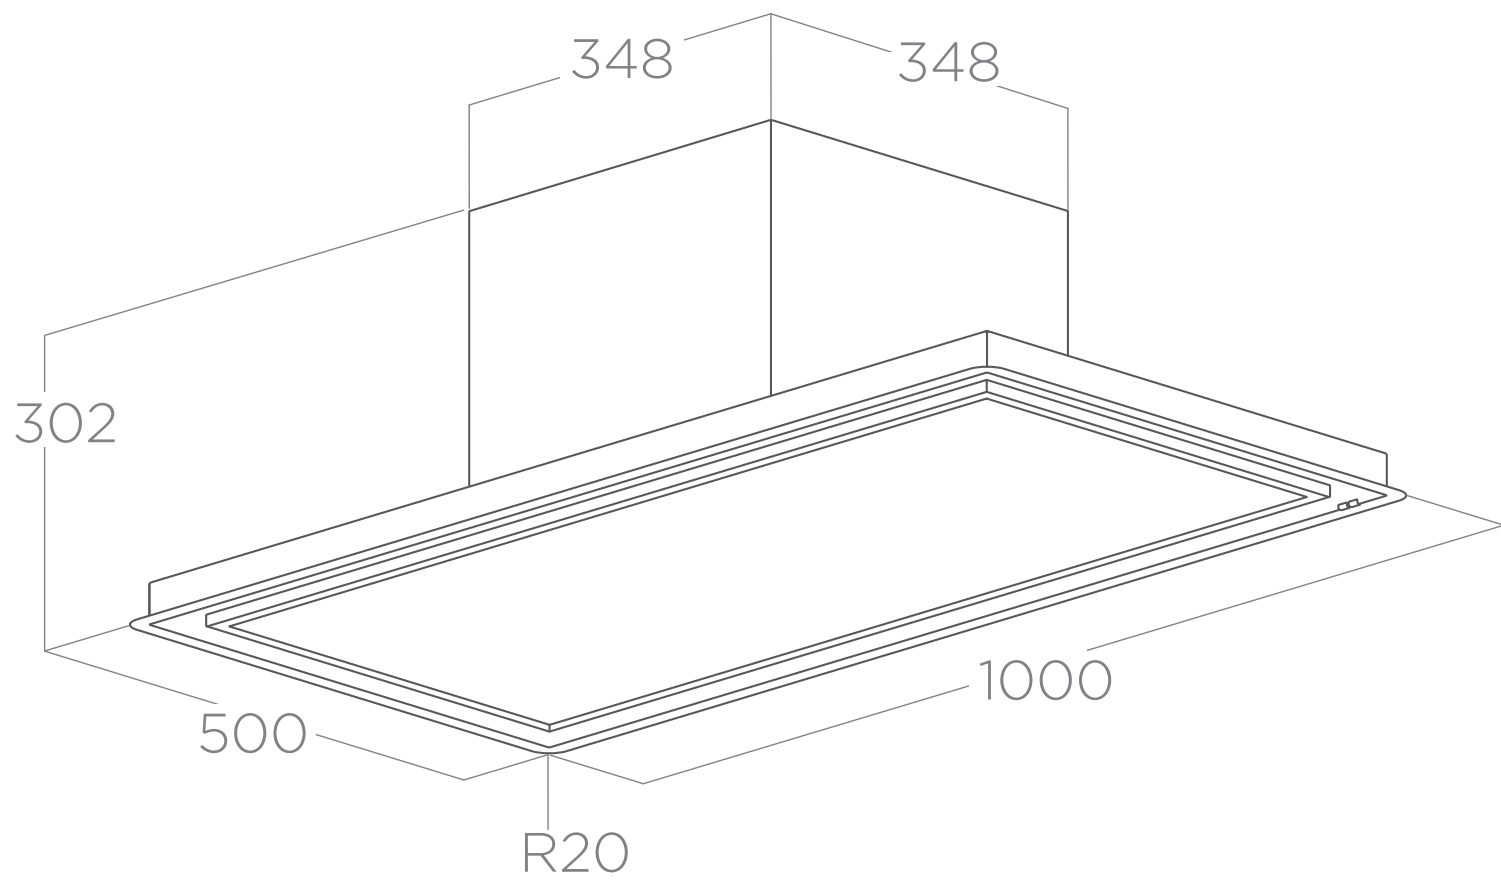

FALSE CEILING CUT: 480X980

FALSE CEILING CUT: 480X980