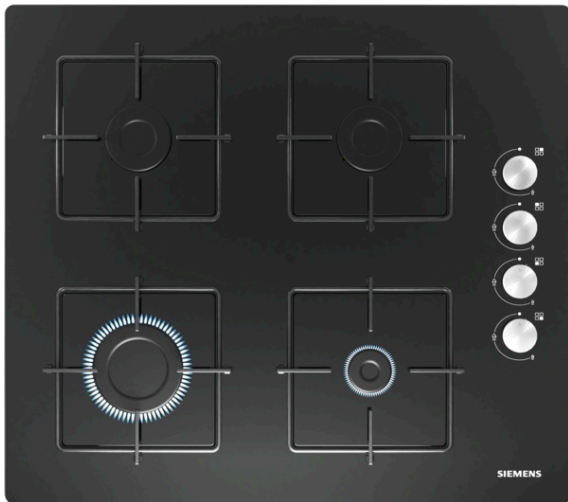

## iQ100, gas hob, 60 cm, Tempered glass, Black EO6C6PO12M

### Included accessories

1 x cross support for espresso

The gas cooktop with side-mounted controls.

- ✓ The sword knob combines highest ease of use with modern design.
- ✓ Extremely heat-resistant and easy to clean – the modern hard glass surface.

#### Technical Data

Product name/family : gas hob w integrated controls  
Construction type : Built-in  
Energy input : Gas  
Total number of positions that can be used at the same time : 4  
Type of control setting devices : cylindrical knobs  
Min. required niche size for installation (HxWxD) : 45 x 560-560 x 480-490 mm  
Width of the appliance : 590 mm  
Dimensions : 56 x 590 x 520 mm  
Dimensions of the packed product (HxWxD) : 163 x 572 x 612 mm  
Net weight : 10.6 kg  
Gross weight : 11.5 kg  
Residual heat indicator : without  
Location of control panel : Hob lateral  
Basic surface material : Tempered glass  
Color of surface : Black  
Length electrical supply cord : 150 cm  
Knob Material : Plastic  
Sealed Burners : No  
Power of heating element (kW) : 3 kW  
Power of 3rd heating element (kW) : 1.75 kW  
Power of 5th heating element (kW) : 1.75 kW  
Connection Rating : 1 W  
Gas connection rating : 7500 W  
Fuse protection : 3 A  
Voltage : 220-240 V  
Frequency : 50; 60 Hz  
Main colour of product : Black  
Energy input : Gas  
Gas type : Liquidgas G30,31 28-30/37 mbar  
Alternative gas type : Nat gas H/E(L) 20 (25) mbar  
Plug type : GB plug  
Appliance Dimensions (h x w x d) (in) : + x x  
Dimensions of the packed product : 6.41 x 24.09 x 22.51  
Net weight : 23.000 lbs  
Gross weight : 25.000 lbs  
Total number of positions that can be used at the same time : 4  
Length electrical supply cord : 150 cm  
Min. required niche size for installation (HxWxD) : 45 x 560-560 x 480-490 mm  
Dimensions : 56 x 590 x 520 mm  
Dimensions of the packed product (HxWxD) : 163 x 572 x 612 mm  
Net weight : 10.6 kg  
Gross weight : 11.5 kg