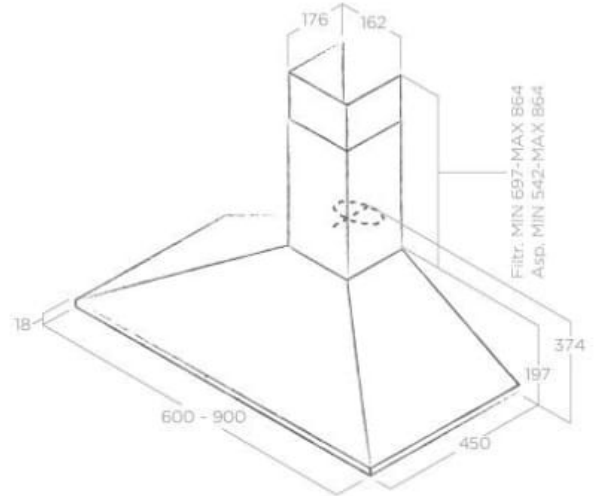

PROJECT

LOCATION

FINISH

DETAILED SPECIFICATIONS

ITEM CODE

MANUFACTURE DATE

Features

Measurement	60 - 90 cm
Materials	SS430
Version	Duct out
Light	2 Halogen lights
Airflow	1000 m ³ /h
Motor	1 Motor
Controls	3 Speed push button control
Chimney flue	2*40cm
Plastic exhaust pipe	2 Meters
Color	Stainless steel
Filter	Charcoal filter included